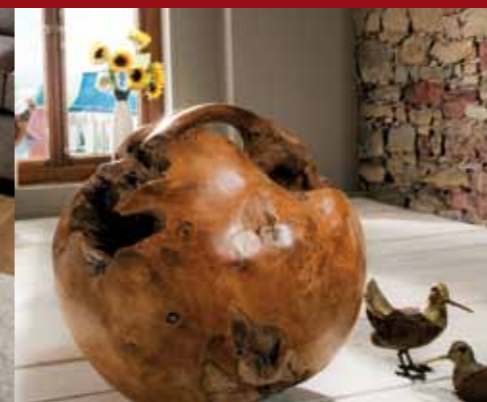

Hocker
Art.-Nr. SHW 450
H = ca. 45 cm
Ø = ca. 32 cm

Teakholzwurzel
Art.-Nr. TW 500
H = ca. 50 cm

MEXICAN

MEXICAN

CUBANA

Rail Wood on Stand
Art.-Nr. RWS 1800
H = ca. 180 cm
B = ca. 23 cm
T = ca. 13 cm

Rail Wood on Stand
Art.-Nr. RWS 1000
H = ca. 100 cm
B = ca. 23 cm
T = ca. 13 cm